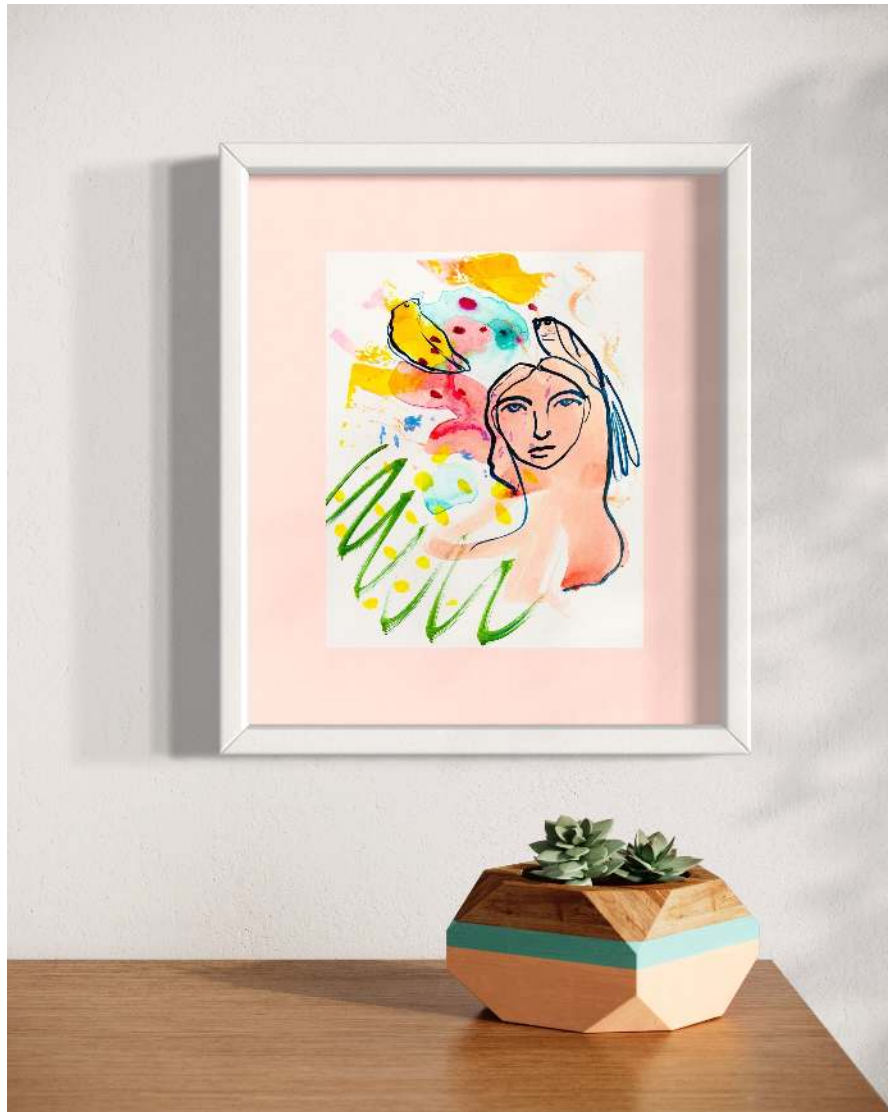

# Amber Waaaves Art

[www.amberwaaavesart.com](http://www.amberwaaavesart.com)

Mermaid with Red Seashells, mixed media on  
deep matte giclee paper 18x24

Take Flight, 2023 Acrylic on canvas Size shown 20x20

Bluebird, 2023

Oil stick watercolor and color pencil on paper  
Size shown 40x40

**“My art has a dream like feminine quality that is intended to be enjoyed as a visual poem. My intention is no matter what the viewer’s interpretation of my art is, it makes a lasting impression; like a beautiful sonnet that resonates long after reading the last line.”**

– Amber Penney

Sand and Surf, mixed media on deep matte giclee 11x14

Morning Song, Mixed media on deep matte giclee, 8x10

**Artist Amber Penney**

**[www.amberwaaavesart.com](http://www.amberwaaavesart.com)**